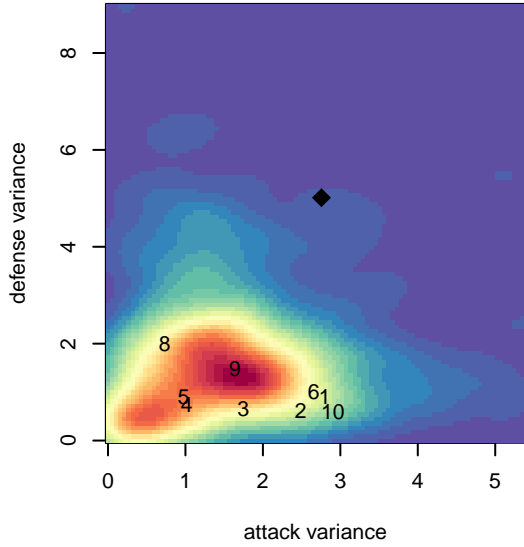

Newport FC Raiders B98

Newport Youth SC
 Bellevue, WA
 B98 total strength=1137
 attack=6.1 defense=1.7
 fall league = NPSL B16D2

alt names used:
 Newport FC Raiders 98
 Newport FC Raiders B98
 Newport FC Raiders

Venues played:
 2014 Xtreme Cup BU16
 2014 NPSL B16D2
 2014 Founders Cup B98

Newport FC Raiders B98
 Dots are actual minus expected GF (blue circles) and GA (red triangles).
 Blue line is smoothed change in attack strength. Red is smoothed change in defense strength.

**attack and defense variance (black dot)
relative to other teams
and top 10 in region**

**attack and defense rating
relative to others at age
and all opponents in last 13 months**

Performance relative to 13 month average