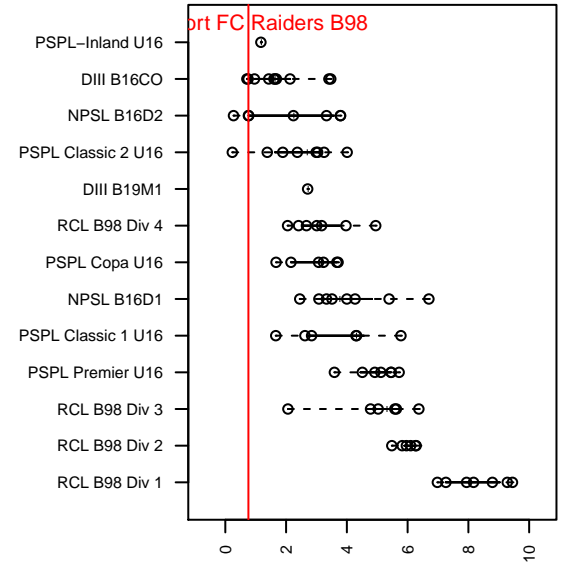

Newport FC Raiders B98

Newport Youth SC
 Bellevue, WA
 B98 total strength=1137
 attack=6.1 defense=1.7
 fall league = NPSL B16D2

alt names used:
 Newport FC Raiders 98
 Newport FC Raiders B98
 Newport FC Raiders

Venues played:
 2014 Xtreme Cup BU16
 2014 NPSL B16D2
 2014 Founders Cup B98

Newport FC Raiders B98
 Dots are actual minus expected GF (blue circles) and GA (red triangles).
 Blue line is smoothed change in attack strength. Red is smoothed change in defense strength.

**attack and defense variance (black dot)
relative to other teams
and top 10 in region**

**attack and defense rating
relative to others at age
and all opponents in last 13 months**

Performance relative to 13 month average