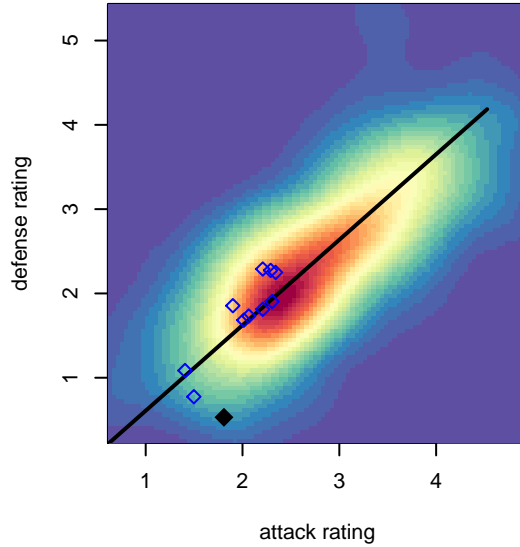

Newport FC Raiders B98

Newport Youth SC
 Bellevue, WA
 B98 total strength=1137
 attack=6.1 defense=1.7
 fall league = NPSL B16D2

alt names used:
 Newport FC Raiders 98
 Newport FC Raiders B98
 Newport FC Raiders

Venues played:
 2014 Xtreme Cup BU16
 2014 NPSL B16D2
 2014 Founders Cup B98

Newport FC Raiders B98
 Dots are actual minus expected GF (blue circles) and GA (red triangles).
 Blue line is smoothed change in attack strength. Red is smoothed change in defense strength.

**attack and defense variance (black dot)
relative to other teams
and top 10 in region**

**attack and defense rating
relative to others at age
and all opponents in last 13 months**

Performance relative to 13 month average